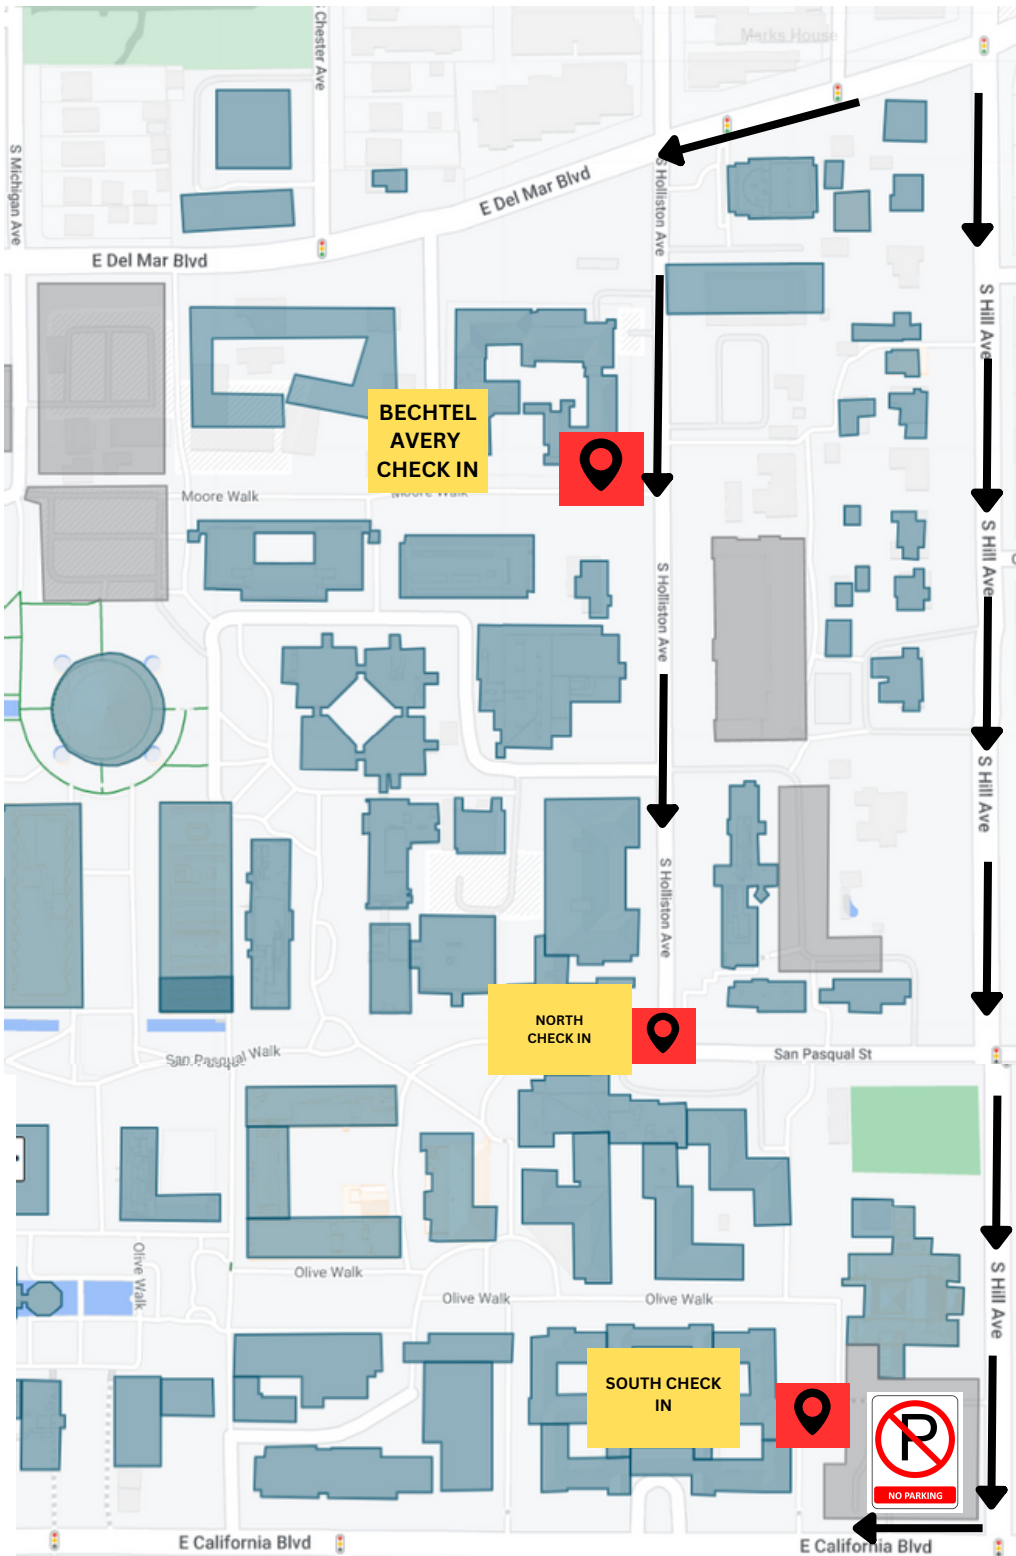

Check In & Drop Offs

**Drop off Station
for Avery &
Bechtel**

**Avery Circle In front
of Moore Walk**

**Address:
327 S Holliston Ave
Pasadena, CA 91106**

**Drop off Station
for
North Houses**

**Corner of Holliston
and San Pasqual**

**Address:
1300 San Pasqual
Pasadena, CA 91106**

**Drop off Station
for
South Houses**

**The Atheneum (No
Parking)**

**Address:
551 S Hill Ave
Pasadena, CA 91106**

Caltech